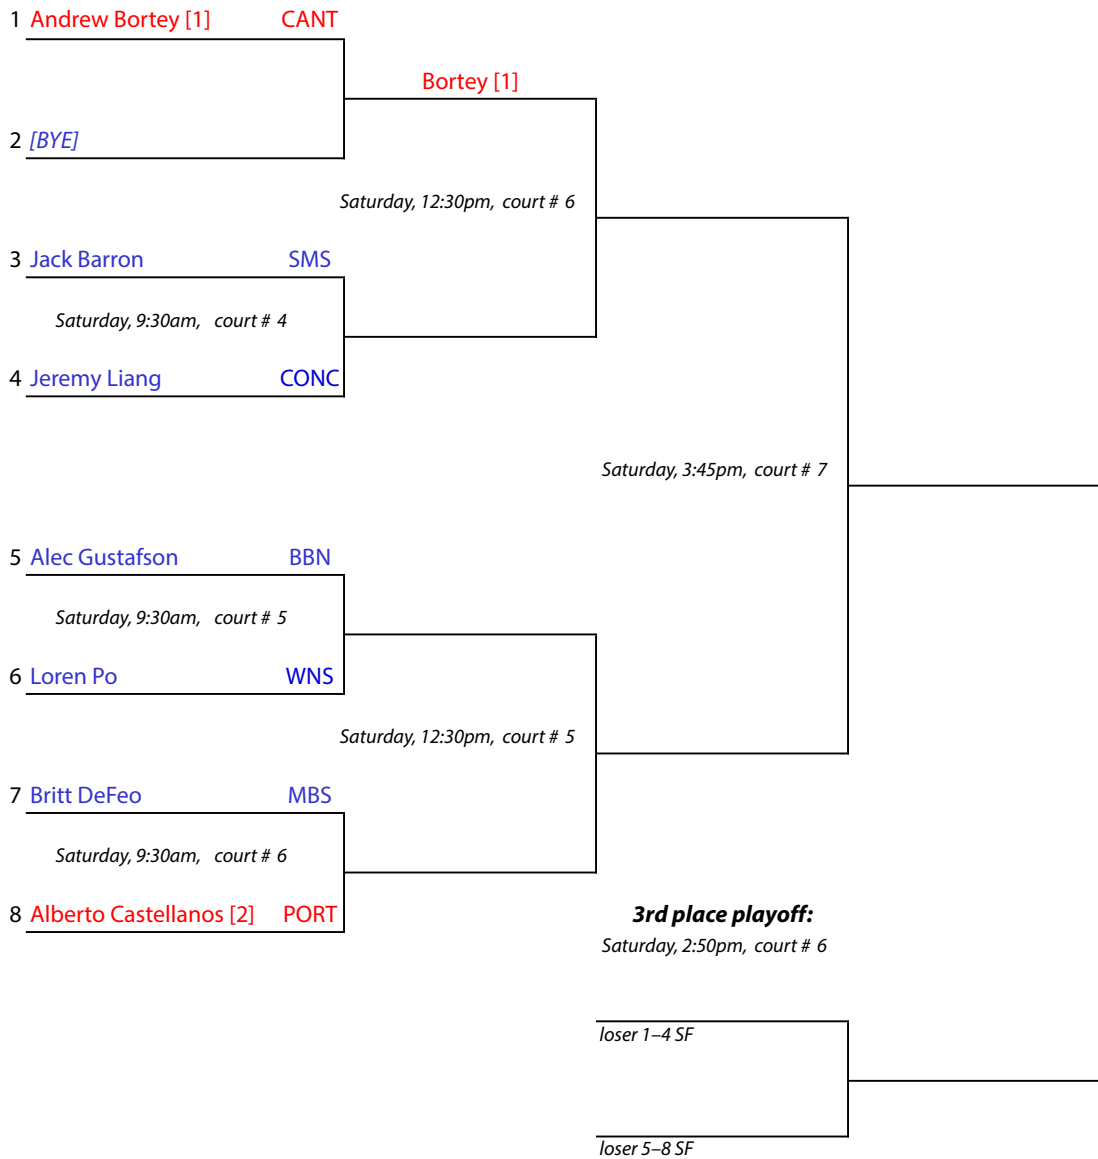

New England Interscholastic Squash Championships

Class "C" Team Tournament

Portsmouth Abbey School • Portsmouth, Rhode Island • February 28, 2015

#6 Flight Championship Draw

FIRST ROUND

SEMIFINALS

FINAL

The Sixty-Second Annual