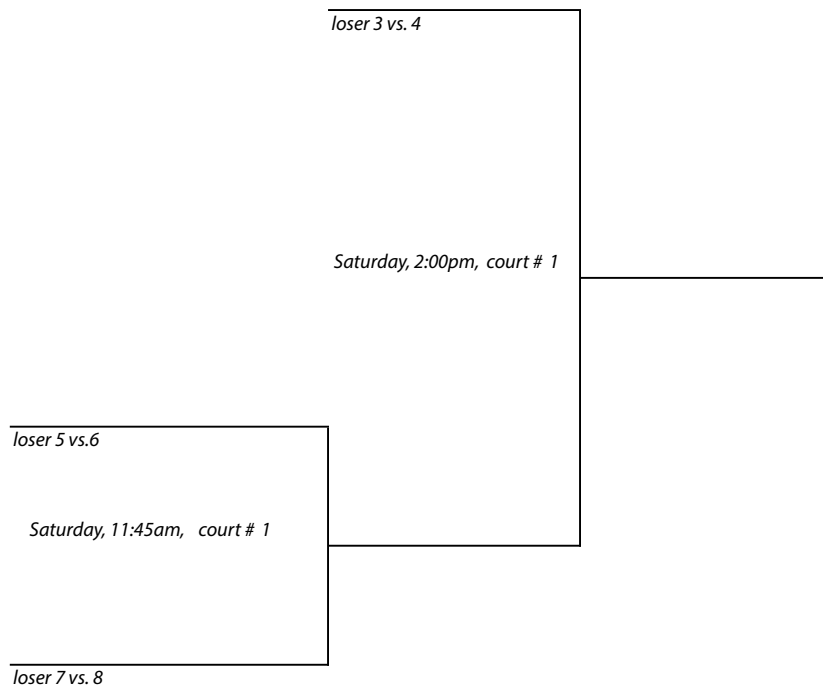

New England Interscholastic Squash Championships

Class "C" Team Tournament

Portsmouth Abbey School • Portsmouth, Rhode Island • February 28, 2015

#1 Flight Consolation Draw

CONSOLATION
SEMIFINALS

CONSOLATION
FINAL
(5th place playoff)