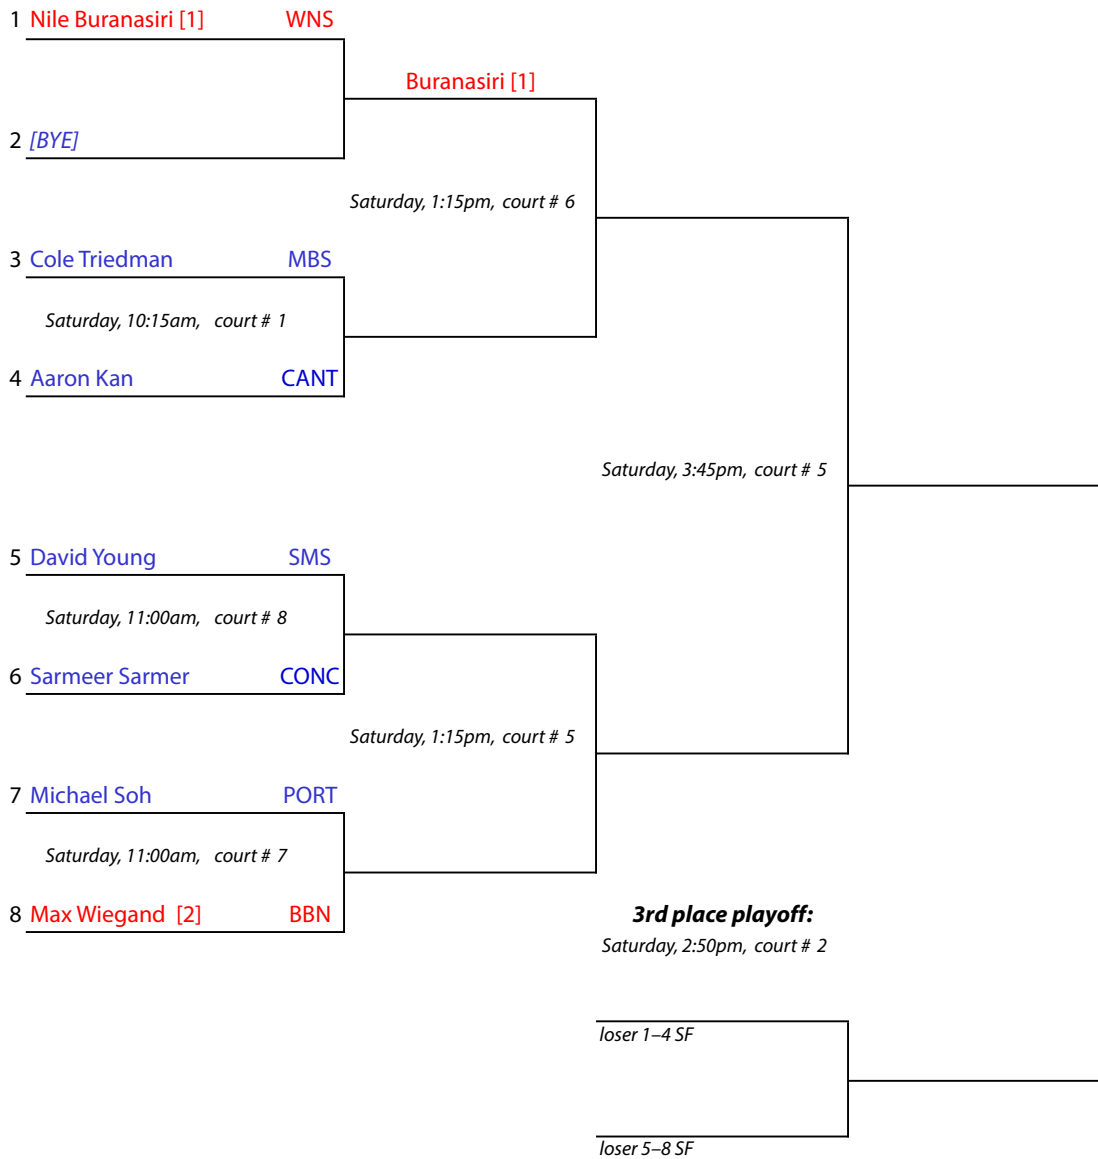

New England Interscholastic Squash Championships

Class "C" Team Tournament

Portsmouth Abbey School • Portsmouth, Rhode Island • February 28, 2015

#2 Flight Championship Draw

FIRST ROUND

SEMIFINALS

FINAL

The Sixty-Second Annual