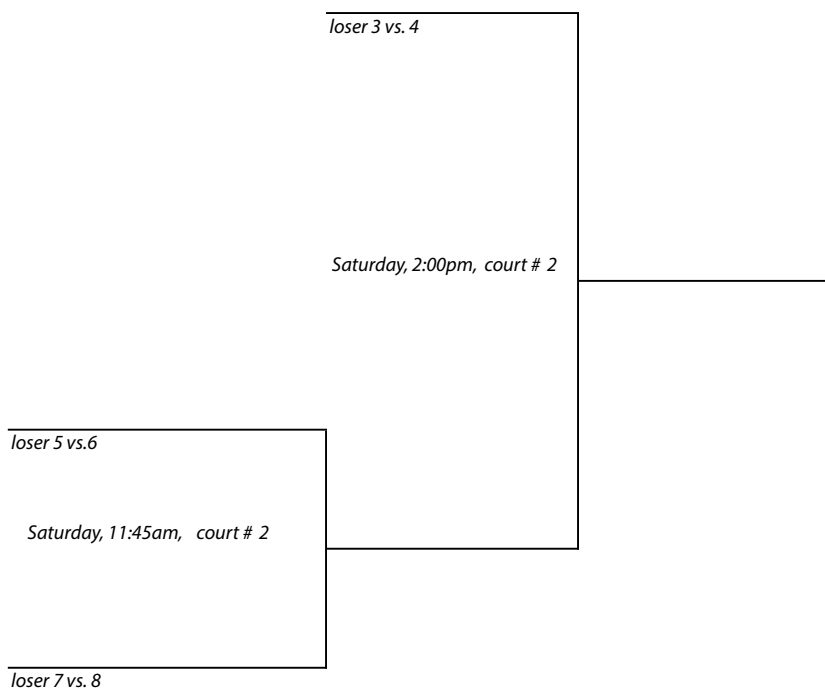

New England Interscholastic Squash Championships

Class "C" Team Tournament

Portsmouth Abbey School • Portsmouth, Rhode Island • February 28, 2015

#2 Flight Consolation Draw

CONSOLATION
SEMIFINALS

CONSOLATION
FINAL
(5th place playoff)