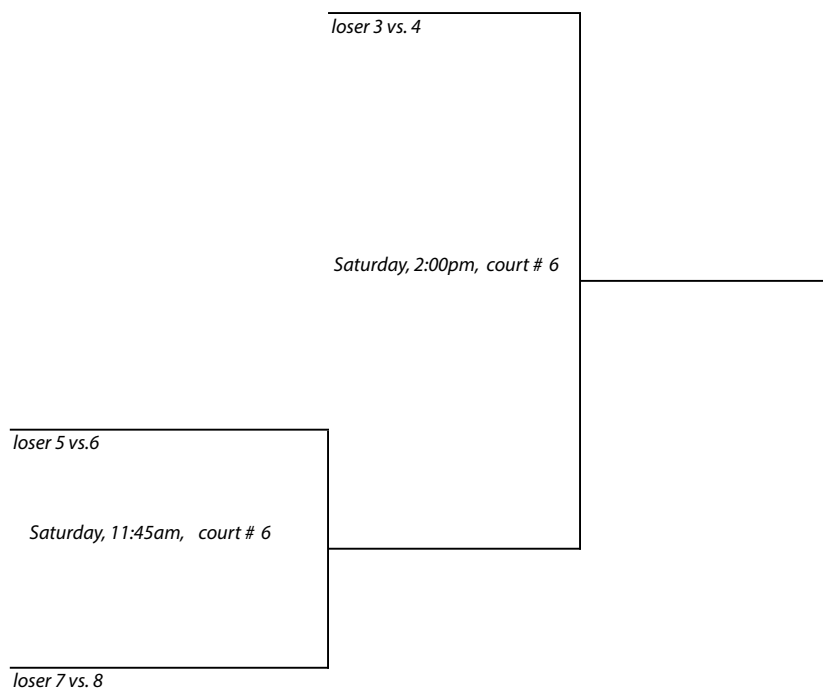

New England Interscholastic Squash Championships

Class "C" Team Tournament

Portsmouth Abbey School • Portsmouth, Rhode Island • February 28, 2015

#6 Flight Consolation Draw

CONSOLATION
SEMIFINALS

CONSOLATION
FINAL
(5th place playoff)

New England Interscholastic Squash Championships

Class "C" Team Tournament

Portsmouth Abbey School • Portsmouth, Rhode Island • February 28, 2015

#7 Flight Championship Draw

FIRST ROUND

SEMIFINALS

FINAL

The Sixty-Second Annual