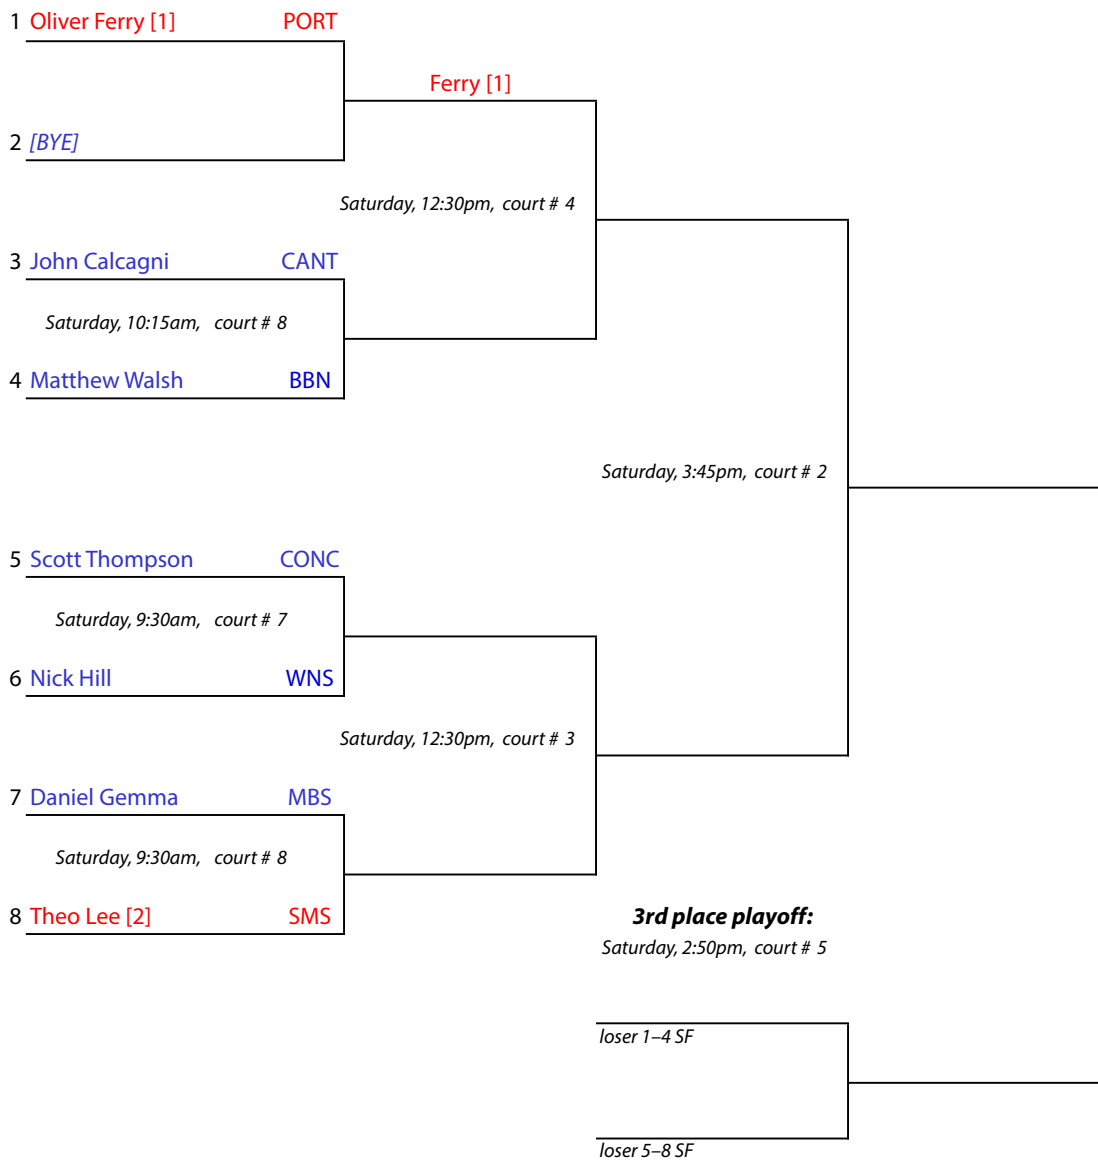

New England Interscholastic Squash Championships

Class "C" Team Tournament

Portsmouth Abbey School • Portsmouth, Rhode Island • February 28, 2015

#5 Flight Championship Draw

FIRST ROUND

SEMIFINALS

FINAL

The Sixty-Second Annual