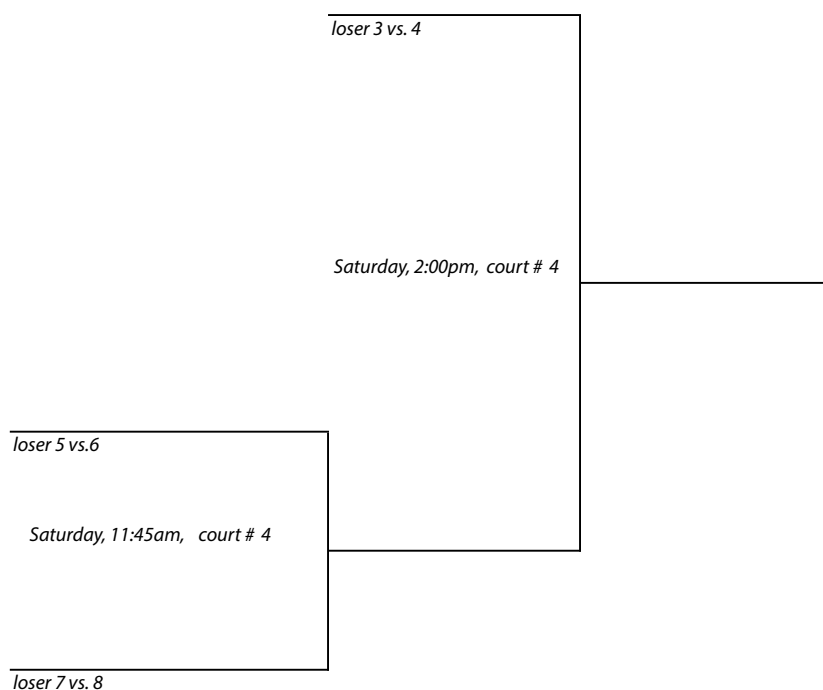

New England Interscholastic Squash Championships

Class "C" Team Tournament

Portsmouth Abbey School • Portsmouth, Rhode Island • February 28, 2015

#4 Flight Consolation Draw

CONSOLATION
SEMIFINALS

CONSOLATION
FINAL
(5th place playoff)