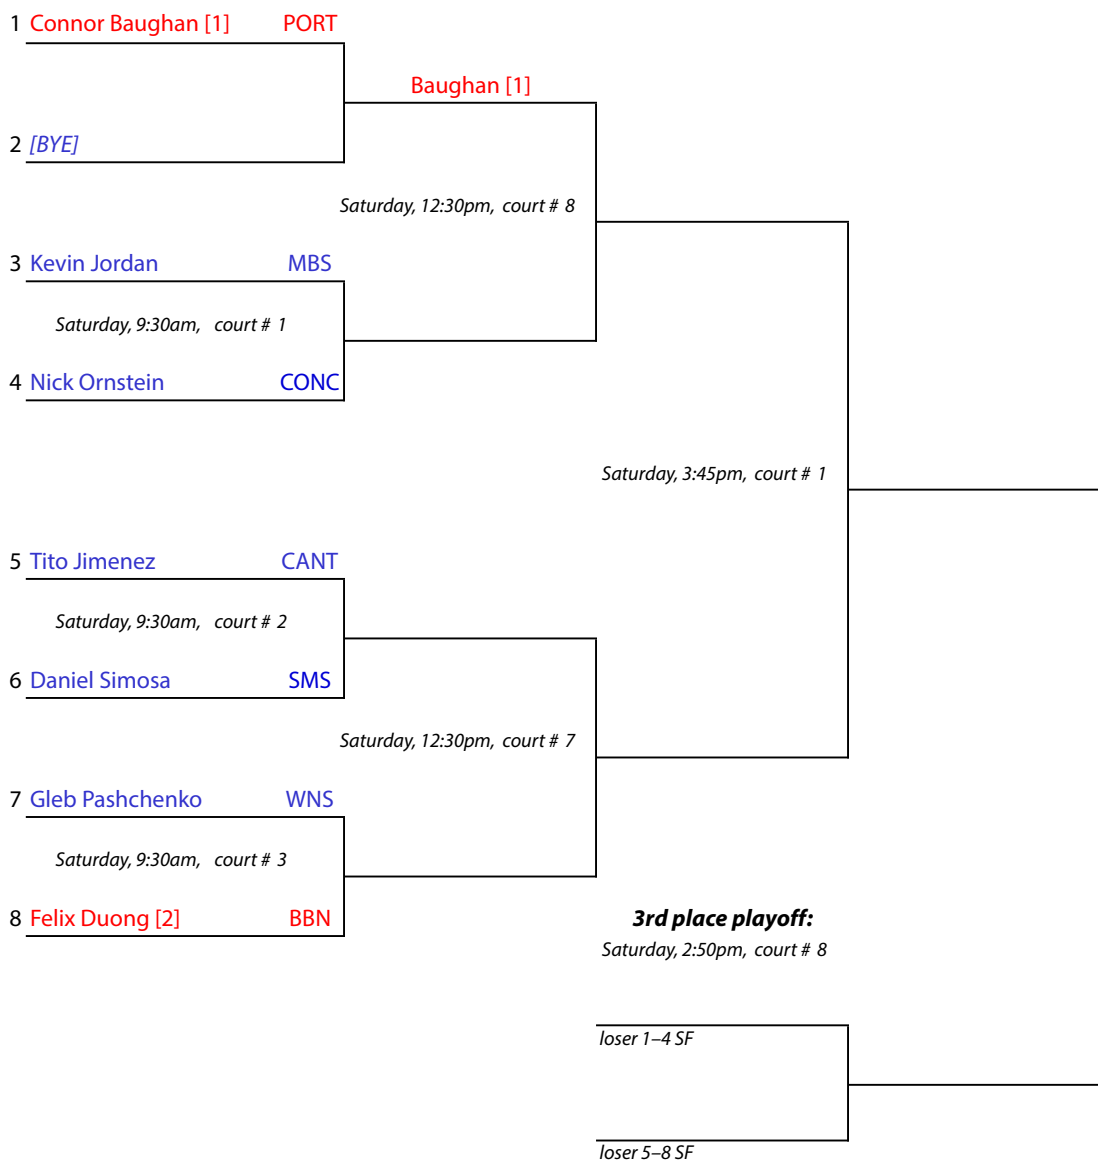

New England Interscholastic Squash Championships

Class "C" Team Tournament

Portsmouth Abbey School • Portsmouth, Rhode Island • February 28, 2015

#7 Flight Championship Draw

FIRST ROUND

SEMIFINALS

FINAL

The Sixty-Second Annual