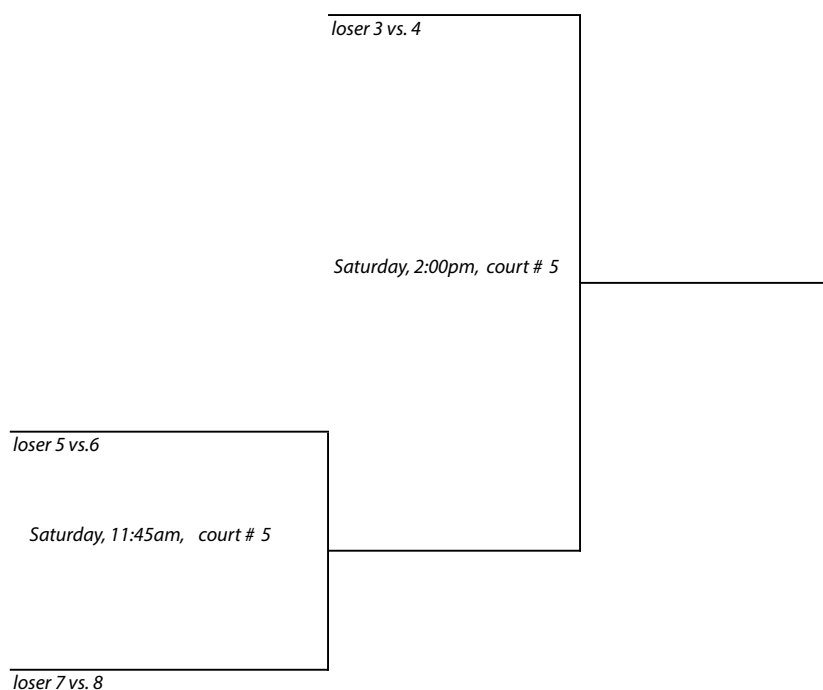

New England Interscholastic Squash Championships

Class "C" Team Tournament

Portsmouth Abbey School • Portsmouth, Rhode Island • February 28, 2015

#5 Flight Consolation Draw

CONSOLATION
SEMIFINALS

CONSOLATION
FINAL
(5th place playoff)

New England Interscholastic Squash Championships

Class "C" Team Tournament

Portsmouth Abbey School • Portsmouth, Rhode Island • February 28, 2015

#6 Flight Championship Draw

FIRST ROUND

SEMIFINALS

FINAL

The Sixty-Second Annual