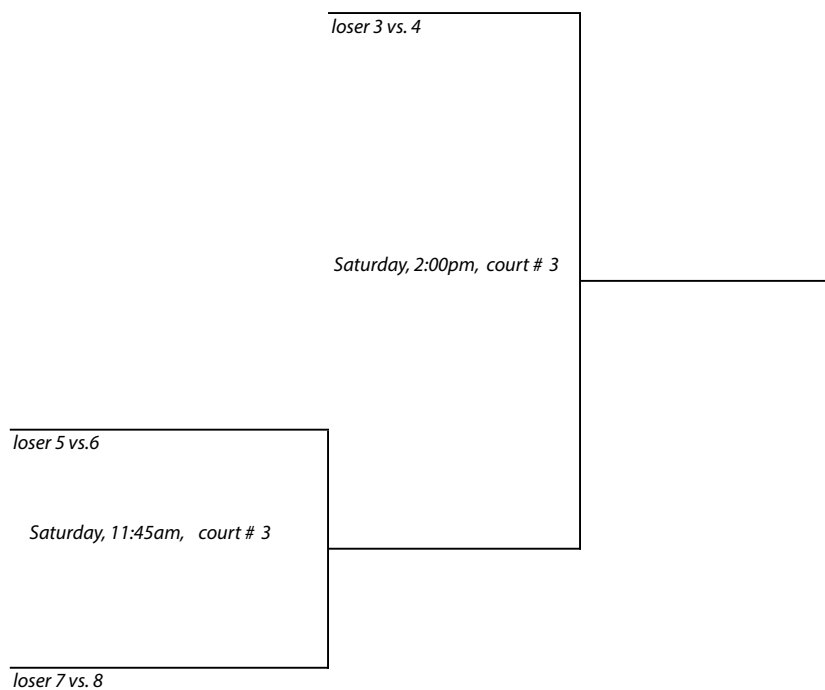

New England Interscholastic Squash Championships

Class "C" Team Tournament

Portsmouth Abbey School • Portsmouth, Rhode Island • February 28, 2015

#3 Flight Consolation Draw

CONSOLATION
SEMIFINALS

CONSOLATION
FINAL
(5th place playoff)